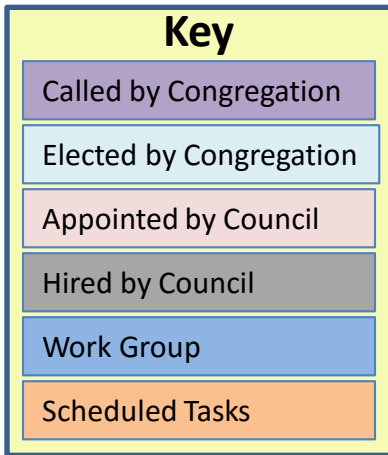

CLC Organization Chart

CLC Church Council
10 adult, 2 youth